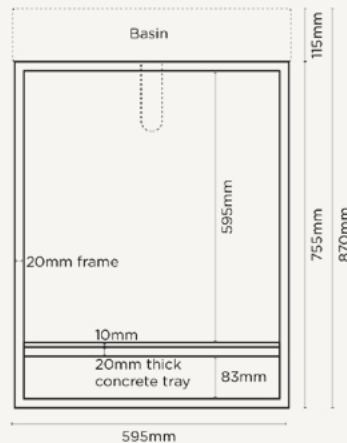

SECTION VIEW

For accurate colour matching, we recommend using our sample kits or visiting an authorised reseller. Natural variations and characteristics, such as patina and pinholes, are to be expected in concrete and do not constitute as defects. As this product is handmade, sizing is subject to slight variation.

[View Online](#)