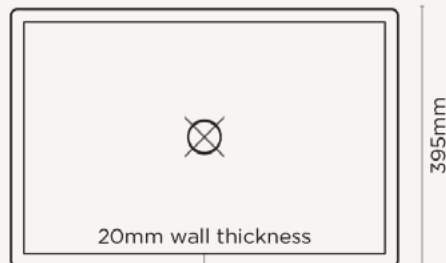

# Box Basin Vanity Set

<b>Material</b>	Ultra High Performance Concrete (UHPC)
<b>Finish</b>	Matte / Low Sheen
<b>Weight</b>	29kg (63.4lbs)
<b>Dimensions</b>	L595mm x W395mm x H880mm (L23.4in x W15.6in x H34.6in)
<b>Bowl Capacity</b>	15.4L (5.8gal)
<b>Waste</b>	32mm (1 1/4in) Standard. <b>Traditional/Non-Overflow Waste Only</b> (Not Supplied by Nood Co).
<b>Warranty</b>	Refer to <a href="#">Warranty</a> for specific information.
<b>Waste Hole Size</b>	50mm (1.97in)
<b>Wall Thickness</b>	20mm (0.8in) (subject to slight variation)
<b>Options</b>	White Frame / Black Frame
<b>Installation</b>	L Bracket and fixings provided to fit to wall.
<b>Assembly</b>	Frame (One Piece), Basin & Tray Separate. Instructions provided.
<b>Colours</b>	All Nood Co Colours