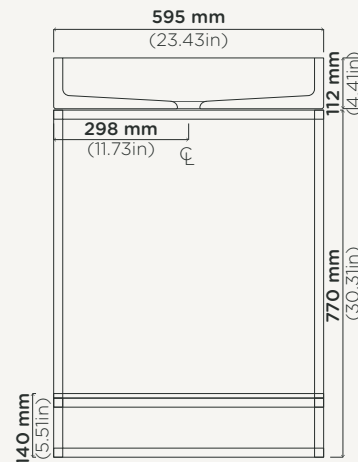

Elevation View

Plan View

Section View

## Box Basin Vanity Set

<b>Material</b>	Ultra High Performance Concrete (UHPC)
<b>Weight</b>	29kg (63.9lbs)
<b>Dimensions</b>	L595mm x W395mm x H880mm (L23.4in x W15.6in x H34.6in)
<b>Bowl Capacity</b>	15.4L (4.07gal)
<b>Waste</b>	32mm (1.25in) or 40mm (1.50in) Standard <b>Non-Overflow Waste Only</b> (Not Supplied by Nood Co)
<b>Warranty</b>	Refer to <a href="#">Warranty</a> for specific information
<b>Install Guide</b>	<a href="https://installnood.co">installnood.co</a>
<b>Options</b>	White Frame / Black Frame
<b>Assembly</b>	Frame (One Piece), Basin & Tray separate Instructions provided