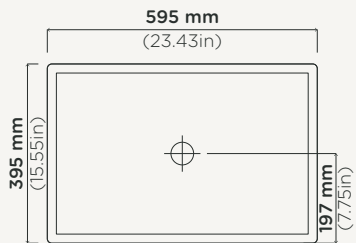

Elevation View

Plan View

Section View

## Box Basin Vanity Set

<b>Material</b>	Ultra High Performance Concrete (UHPC)
<b>Weight</b>	29kg (63.9lbs)
<b>Dimensions</b>	L595mm x W395mm x H880mm (L23.4in x W15.6in x H34.6in)
<b>Bowl Capacity</b>	15.4L (4.07gal)
<b>Waste</b>	32mm (1.25in) or 40mm (1.50in) Standard <b>Non-Overflow Waste Only</b> (Not Supplied by Nood Co)
<b>Warranty</b>	Refer to <a href="#">Warranty</a> for specific information
<b>Install Guide</b>	<a href="https://installnood.co">installnood.co</a>
<b>Options</b>	White Frame / Black Frame
<b>Assembly</b>	Frame (One Piece), Basin & Tray separate Instructions provided