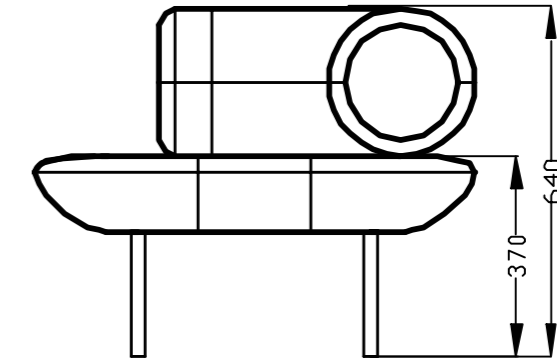

Loop Sofa

HEIGHT - 640mm

SEAT HEIGHT - 370mm

DIMENSIONS - 1680mm x 810mm

WEIGHT

30kg

FABRIC COLOUR OPTIONS

Available in Blush Pink or Sky Grey.

Loop Sofa Corner

HEIGHT - 640mm

SEAT HEIGHT - 370mm

WEIGHT

14kg

FABRIC COLOUR OPTIONS

Available in Blush Pink or Sky Grey.

CONCRETE COLOUR OPTIONS