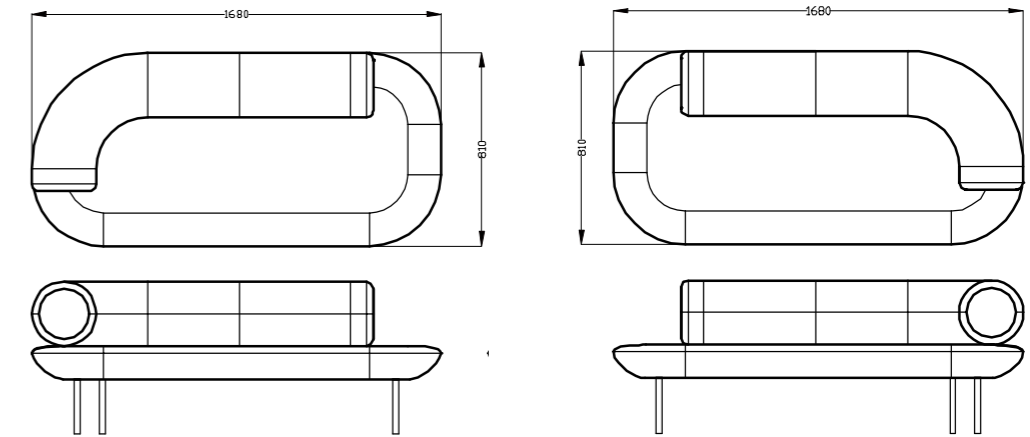

KLOUD OTTOMAN - CONCRETE BASE

WEIGHT - 20kg

PRODUCT
2019

Loop Sofa Range

The Loop Sofa is refined lounging. Modular, moody and low, arrange your commercial or residential space around this stunning setting.

Loop Sofa

HEIGHT - 640mm

SEAT HEIGHT - 370mm

DIMENSIONS - 1680mm x 810mm

WEIGHT

30kg

FABRIC COLOUR OPTIONS

Available in Blush Pink or Sky Grey.

Loop Sofa Corner

HEIGHT - 640mm

SEAT HEIGHT - 370mm

WEIGHT

14kg

FABRIC COLOUR OPTIONS

Available in Blush Pink or Sky Grey.

CONCRETE COLOUR OPTIONS