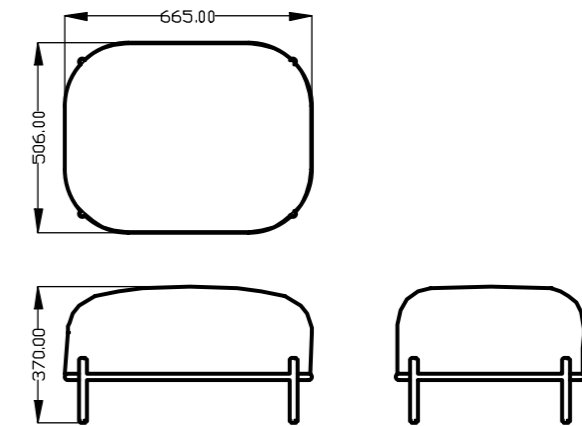

Kloud Sofa 1

HEIGHT - 765mm

SEAT/H - 410mm

DIMENSIONS - 715mm x 665mm

FABRIC COLOUR OPTIONS

● ● Available in Blush Pink or Sky Grey.

CONCRETE COLOUR OPTIONS

Available in Ivory, Sand, Custard, Pastel Peach, Blush Pink, Musk, Clay, Mint, Teal, Powder Blue, Copan Blue, Sky Grey, Mid Tone Grey and Charcoal.

KLOUD SOFA.1 - CONCRETE BASE

WEIGHT - 22kg

KLOUD SOFA.2 - POWDERCOAT BASE
WEIGHT - 25kg

Kloud Sofa 2

HEIGHT - 780mm

SEAT/H - 410mm

DIMENSIONS - 1245mm x 715mm

FABRIC COLOUR OPTIONS

KLOUD SOFA.2 - CONCRETE BASE
WEIGHT - 40kg

KLOUD SOFA.2 - POWDERCOAT BASE

WEIGHT - 10kg

Kloud Ottoman

HEIGHT - 370mm

DIMENSIONS - 665mm x 506mm

FABRIC COLOUR OPTIONS

Available in Blush Pink or Sky Grey.

Loop Sofa

HEIGHT - 640mm

SEAT HEIGHT - 370mm

DIMENSIONS - 1680mm x 810mm

WEIGHT

30kg

FABRIC COLOUR OPTIONS

Available in Blush Pink or Sky Grey.