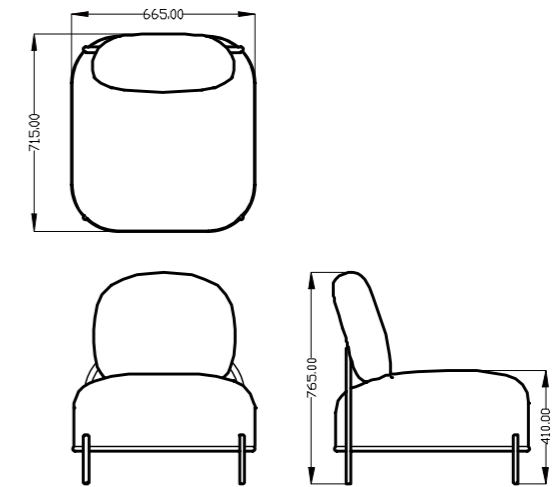

PRODUCT
2019

Kloud Sofa Range

Welcome to the comfort manifestation of everything Nood. Curved, comfy, proportioned, minimal and ultra fun. Like sitting on a cloud.

KLOUD SOFA.1 - POWDERCOAT BASE

WEIGHT - 15kg

Kloud Sofa 1

HEIGHT - 765mm

SEAT/H - 410mm

DIMENSIONS - 715mm x 665mm

FABRIC COLOUR OPTIONS

● ● Available in Blush Pink or Sky Grey.

CONCRETE COLOUR OPTIONS

Available in Ivory, Sand, Custard, Pastel Peach, Blush Pink, Musk, Clay, Mint, Teal, Powder Blue, Copan Blue, Sky Grey, Mid Tone Grey and Charcoal.

KLOUD SOFA.1 - CONCRETE BASE

WEIGHT - 22kg

KLOUD SOFA.2 - POWDERCOAT BASE
WEIGHT - 25kg

Kloud Sofa 2

HEIGHT - 780mm

SEAT/H - 410mm

DIMENSIONS - 1245mm x 715mm

FABRIC COLOUR OPTIONS

Loop Sofa

HEIGHT - 640mm

SEAT HEIGHT - 370mm

DIMENSIONS - 1680mm x 810mm

WEIGHT

30kg

FABRIC COLOUR OPTIONS

Available in Blush Pink or Sky Grey.