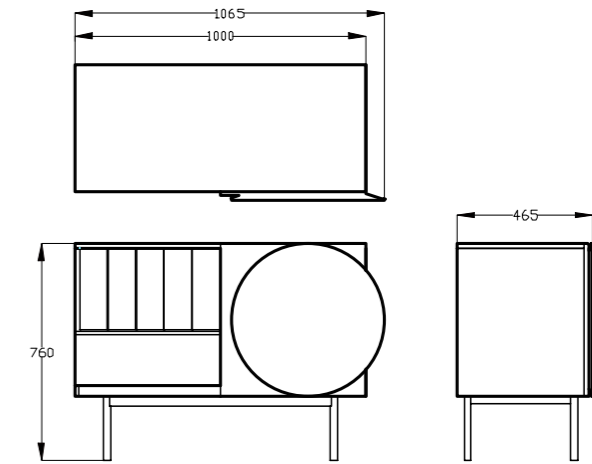

Loop Sofa Corner

HEIGHT - 640mm

SEAT HEIGHT - 370mm

WEIGHT

14kg

FABRIC COLOUR OPTIONS

Available in Blush Pink or Sky Grey.

CONCRETE COLOUR OPTIONS

Sneak Sideboard

HEIGHT - 760mm

DIMENSIONS - 1000mm x 465mm

WEIGHT

30kg

COLOUR OPTIONS

CONCRETE COLOUR OPTIONS

Available in Ivory, Sand, Custard, Pastel Peach, Blush Pink, Musk, Clay, Mint, Teal, Powder Blue, Copan Blue, Sky Grey, Mid Tone Grey and Charcoal.