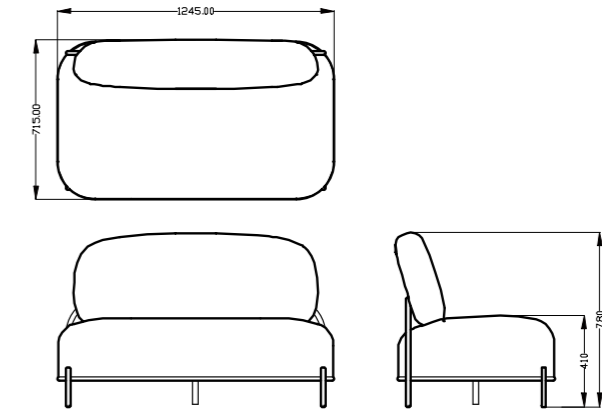

PRODUCT
2019

Kloud Sofa Range

Welcome to the comfort manifestation of everything Nood. Curved, comfy, proportioned, minimal and ultra fun. Like sitting on a cloud.

KLOUD SOFA.1 - POWDERCOAT BASE

WEIGHT - 15kg

Kloud Sofa 1

HEIGHT - 765mm

SEAT/H - 410mm

DIMENSIONS - 715mm x 665mm

FABRIC COLOUR OPTIONS

● ● Available in Blush Pink or Sky Grey.

CONCRETE COLOUR OPTIONS

Available in Ivory, Sand, Custard, Pastel Peach, Blush Pink, Musk, Clay, Mint, Teal, Powder Blue, Copan Blue, Sky Grey, Mid Tone Grey and Charcoal.

KLOUD SOFA.1 - CONCRETE BASE

WEIGHT - 22kg

KLOUD SOFA.2 - POWDERCOAT BASE
WEIGHT - 25kg

Kloud Sofa 2

HEIGHT - 780mm

SEAT/H - 410mm

DIMENSIONS - 1245mm x 715mm

FABRIC COLOUR OPTIONS

Loop Sofa

HEIGHT - 640mm

SEAT HEIGHT - 370mm

DIMENSIONS - 1680mm x 810mm

WEIGHT

30kg

FABRIC COLOUR OPTIONS

Available in Blush Pink or Sky Grey.