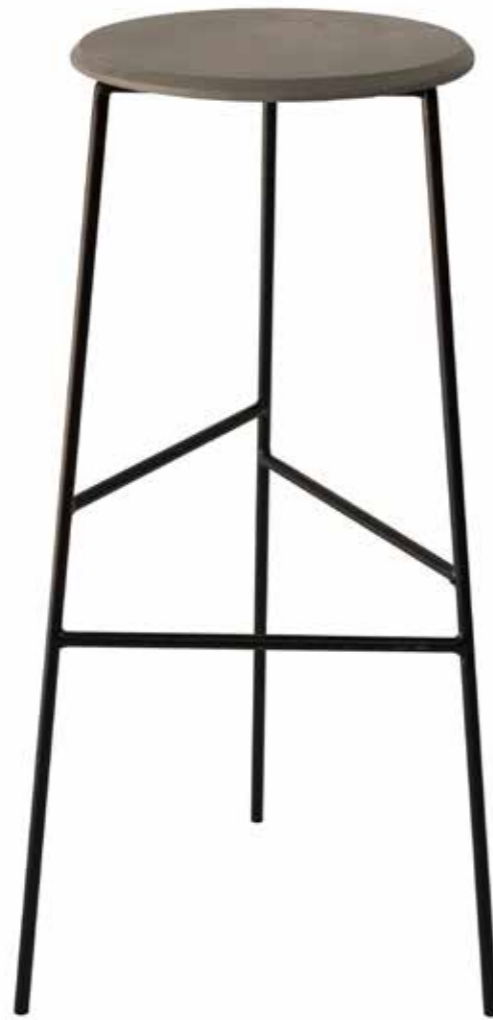

Sophia Stool tall

HEIGHT - 746mm

TOP DIMENSIONS - D300mm X 16mm

WEIGHT

12kg

POWDERCOAT COLOUR OPTIONS

● ○ Available in Black or White.

CONCRETE COLOUR OPTIONS

Available in Ivory, Sand, Custard, Pastel Peach, Blush Pink, Musk, Clay, Mint, Teal, Powder Blue, Copan Blue, Sky Grey, Mid Tone Grey and Charcoal.

SEALER Commercially rated - UV Tolerant, Food Grade Approved, Zero VOC.

INTERNAL - Nood Co Deep Seal System.

Topical Sealer - appropriate for indoor usage, and outdoor undercover environments.

EXTERNAL - Penetrating sealer. Concrete is breathable. The concrete will get wet and dry out, and gain natural character over time.