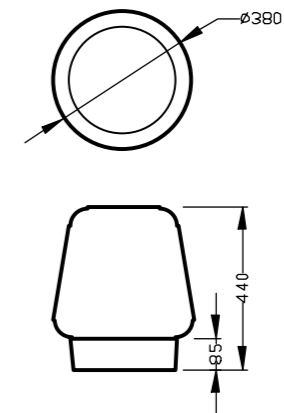

Kevin Stool - Concrete

HEIGHT - 440mm

DIMENSIONS - D380mm

WEIGHT

20kg

CONCRETE COLOUR OPTIONS

Available in Ivory, Sand, Custard, Pastel Peach, Blush Pink, Musk, Clay, Mint, Teal, Powder Blue, Copan Blue, Sky Grey, Mid Tone Grey and Charcoal.

SEALER Commercially rated - UV Tolerant, Food Grade Approved, Zero VOC.

INTERNAL - Nood Co Deep Seal System.

Topical Sealer - appropriate for indoor usage, and outdoor undercover environments.

EXTERNAL - Penetrating sealer. Concrete is breathable. The concrete will get wet and dry out, and gain natural character over time.