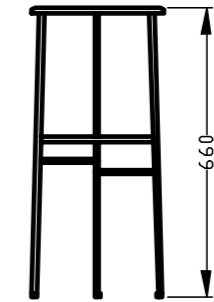

MOMO STOOL double
 HEIGHT - 382mm
 WEIGHT - 8kg

MOMO STOOL double
 HEIGHT - 470mm
 WEIGHT - 13kg

MOMO STOOL double
 HEIGHT - 470mm
 WEIGHT - 16kg

Momo Stool double

DIMENSIONS - 820mm x 470mm

FABRIC COLOUR OPTIONS

MOMO STOOL triple

HEIGHT - 382mm
WEIGHT - 19kg

MOMO STOOL triple

HEIGHT - 470mm
WEIGHT - 12kg

MOMO STOOL triple

HEIGHT - 470mm
WEIGHT - 19kg

Momo Stool triple

DIMENSIONS - 820mm x 470mm

Sophia Stool small

HEIGHT - 440mm

TOP DIMENSIONS - D300mm X 16mm

WEIGHT

7kg

POWDERCOAT COLOUR OPTIONS

Available in Black or White.

CONCRETE COLOUR OPTIONS

Sophia Stool *regular*

HEIGHT - 660mm

TOP DIMENSIONS - D300mm X 16mm

WEIGHT

8kg

POWDERCOAT COLOUR OPTIONS

● ○ Available in Black or White.

CONCRETE COLOUR OPTIONS