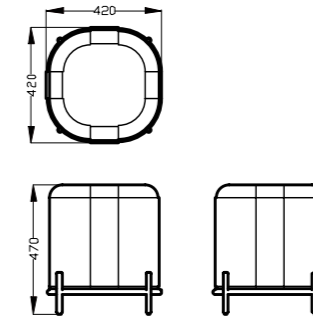

MOMO STOOL

HEIGHT - 382mm
WEIGHT - 6kg

MOMO STOOL - POWDERCOAT STEEL BASE

HEIGHT - 470mm
WEIGHT - 9kg

MOMO STOOL - CONCRETE BASE

HEIGHT - 470mm
WEIGHT - 11kg

Momo Stool *single*

DIMENSIONS - 420mm x 420mm

MOMO STOOL double
 HEIGHT - 382mm
 WEIGHT - 8kg

MOMO STOOL double
 HEIGHT - 470mm
 WEIGHT - 13kg

MOMO STOOL double
 HEIGHT - 470mm
 WEIGHT - 16kg

Momo Stool double

DIMENSIONS - 820mm x 470mm

FABRIC COLOUR OPTIONS

MOMO STOOL triple

HEIGHT - 382mm
WEIGHT - 19kg

MOMO STOOL triple

HEIGHT - 470mm
WEIGHT - 12kg

MOMO STOOL triple

HEIGHT - 470mm
WEIGHT - 19kg

Momo Stool triple

DIMENSIONS - 820mm x 470mm

Sophia Stool small

HEIGHT - 440mm

TOP DIMENSIONS - D300mm X 16mm

WEIGHT

7kg

POWDERCOAT COLOUR OPTIONS

Available in Black or White.

CONCRETE COLOUR OPTIONS