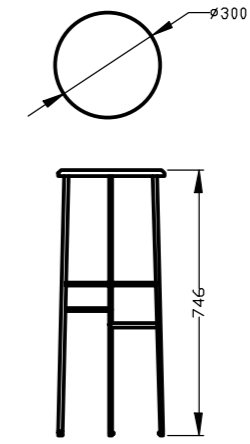

Sophia Stool small

HEIGHT - 440mm

TOP DIMENSIONS - D300mm X 16mm

WEIGHT

7kg

POWDERCOAT COLOUR OPTIONS

Available in Black or White.

CONCRETE COLOUR OPTIONS

Sophia Stool *regular*

HEIGHT - 660mm

TOP DIMENSIONS - D300mm X 16mm

WEIGHT

8kg

POWDERCOAT COLOUR OPTIONS

● ○ Available in Black or White.

CONCRETE COLOUR OPTIONS

Sophia Stool tall

HEIGHT - 746mm

TOP DIMENSIONS - D300mm X 16mm

WEIGHT

12kg

POWDERCOAT COLOUR OPTIONS

● ○ Available in Black or White.

CONCRETE COLOUR OPTIONS