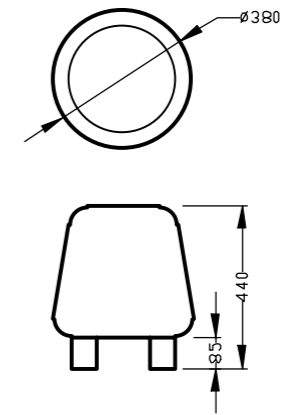

Kevin Stool - Oak

HEIGHT - 440mm

DIMENSIONS - D380mm

SPEC - Stools are hollow. 15-20mm wall thickness

WEIGHT

15kg

CONCRETE COLOUR OPTIONS

Available in Ivory, Sand, Custard, Pastel Peach, Blush Pink, Musk, Clay, Mint, Teal, Powder Blue, Copan Blue, Sky Grey, Mid Tone Grey and Charcoal.

SEALER Commercially rated - UV Tolerant, Food Grade Approved, Zero VOC.

INTERNAL - Nood Co Deep Seal System.

Topical Sealer - appropriate for indoor usage, and outdoor undercover environments.

EXTERNAL - Penetrating sealer. Concrete is breathable. The concrete will get wet and dry out, and gain natural character over time.